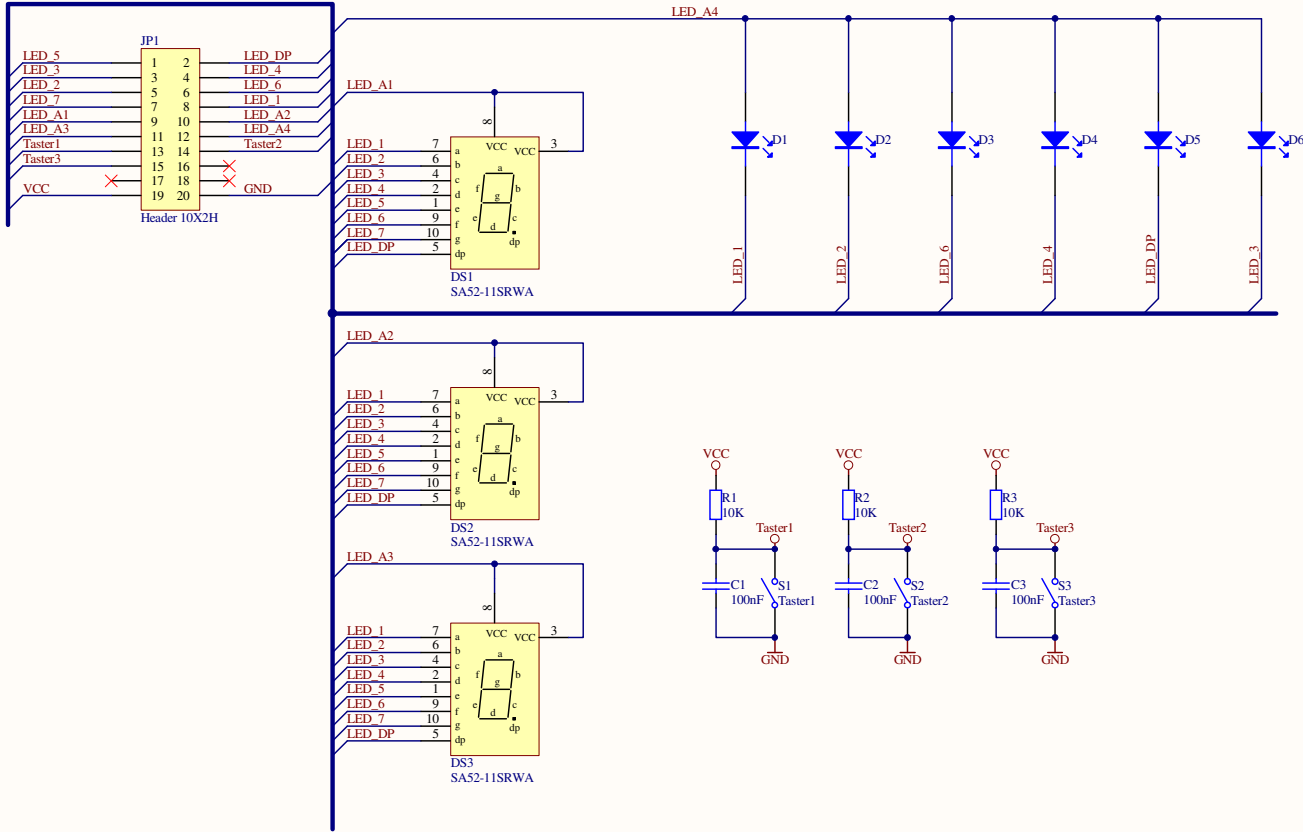

Title		
Size B	Number	Revision
Date:	20.09.2009	Sheet of
File:	N:\Eigene Dateien\DMX512_Switch_MC_Schaltplan	

Title		
Size B	Number	Revision
Date:	20.09.2009	Sheet of
File:	N:\Eigene Dateien\DMX512_Switch_LED\SchDreBy:	